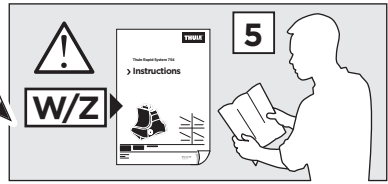

2

FORD Fusion, 5-dr Hatchback, 06-12

FORD Figo, 5-dr Hatchback, 10-16

3

	W (mm)	Z (mm)	W (inch)	Z (inch)
FORD Fusion , 5-dr Hatchback, 06-12	300	700	11 ³/₄	27 ¹/₂
FORD Figo , 5-dr Hatchback, 10-16	300	700	11 ³/₄	27 ¹/₂