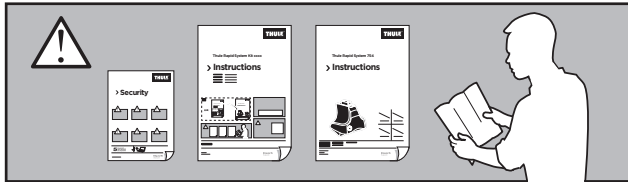

Thule Rapid System Kit 1458

> Instructions

FORD Fusion, 5-dr Hatchback, 06-12

FORD Figo, 5-dr Hatchback, 10-16

ISO 11154-E

19 x2

153 x2

x1