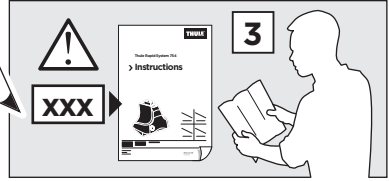

2

FORD Fusion, 5-dr Hatchback, 06-12

FORD Figo, 5-dr Hatchback, 10-16