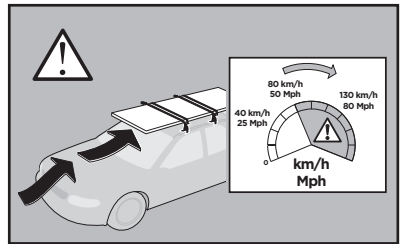

Thule Rapid System Kit 1458

> Instructions

FORD Fusion, 5-dr Hatchback, 06-12

FORD Figo, 5-dr Hatchback, 10-16

ISO 11154-E