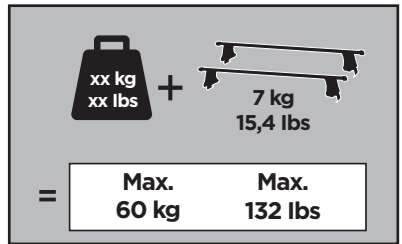

Thule Rapid System Kit 1458

> Instructions

FORD Fusion, 5-dr Hatchback, 06-12

FORD Figo, 5-dr Hatchback, 10-16

ISO 11154-E

19 x2

153 x2

x1

217 x2

921 x2

x1

1

	X (scale)	X (mm)	X (inch)
FORD Fusion , 5-dr Hatchback, 06-12	35,5	1006	39 ⁵ / ₈
FORD Figo , 5-dr Hatchback, 10-16	33,5	986	38 ⁷ / ₈

	Y (scale)	Y (mm)	Y (inch)
FORD Fusion , 5-dr Hatchback, 06-12	32,5	976	38 ³ / ₈
FORD Figo , 5-dr Hatchback, 10-16	29,5	946	37 ¹ / ₄