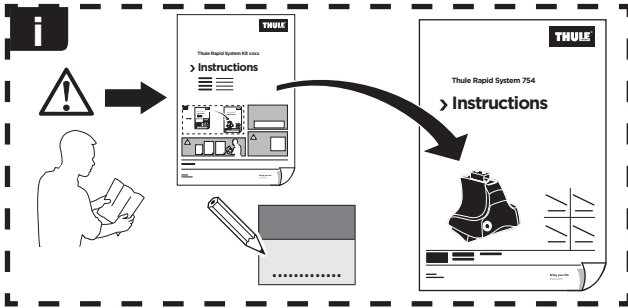

Thule Rapid System Kit 1458

> Instructions

FORD Fusion, 5-dr Hatchback, 06-12

FORD Figo, 5-dr Hatchback, 10-16

ISO 11154-E

19 x2

153 x2

x1