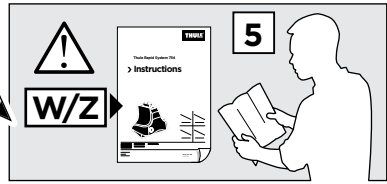

3

	W (mm)	Z (mm)	W (inch)	Z (inch)
KIA Sportage, 5-dr SUV, 10-16 (Without railing)	360	700	14 1/8	27 1/2