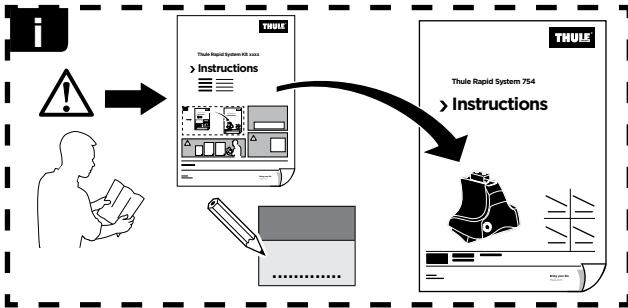

# > Instructions

KIA Sportage, 5-dr SUV, 10-16 (Without railing)

ISO 11154-E

x1

x1

1

	X (scale)	X (mm)	X (inch)
<b>KIA Sportage, 5-dr SUV, 10-16 (Without railing)</b>	<b>43,5</b>	<b>1086</b>	<b>42 3/4</b>

	Y (scale)	Y (mm)	Y (inch)
<b>KIA Sportage, 5-dr SUV, 10-16 (Without railing)</b>	<b>39,5</b>	<b>1046</b>	<b>41 1/8</b>