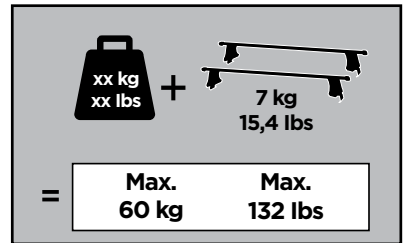

# > Instructions

KIA Sportage, 5-dr SUV, 10-16 (Without railing)

ISO 11154-E

x1

x1

1

	X (scale)	X (mm)	X (inch)
<b>KIA Sportage, 5-dr SUV, 10-16 (Without railing)</b>	<b>43,5</b>	<b>1086</b>	<b>42 3/4</b>

	Y (scale)	Y (mm)	Y (inch)
<b>KIA Sportage, 5-dr SUV, 10-16 (Without railing)</b>	<b>39,5</b>	<b>1046</b>	<b>41 1/8</b>

# 2

KIA Sportage, 5-dr SUV, 10-16 (Without railing)

**3**

	W (mm)	Z (mm)	W (inch)	Z (inch)
<b>KIA Sportage, 5-dr SUV, 10-16 (Without railing)</b>	<b>360</b>	<b>700</b>	<b>14 1/8</b>	<b>27 1/2</b>