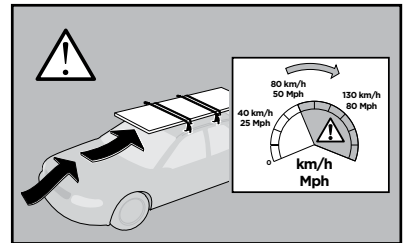

# > Instructions

KIA Sportage, 5-dr SUV, 10-16 (Without railing)

ISO 11154-E

x1

x1

1

	X (scale)	X (mm)	X (inch)
<b>KIA Sportage, 5-dr SUV, 10-16 (Without railing)</b>	<b>43,5</b>	<b>1086</b>	<b>42 3/4</b>

	Y (scale)	Y (mm)	Y (inch)
<b>KIA Sportage, 5-dr SUV, 10-16 (Without railing)</b>	<b>39,5</b>	<b>1046</b>	<b>41 1/8</b>