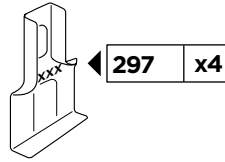

# > Instructions

KIA Sportage, 5-dr SUV, 10-16 (Without railing)

ISO 11154-E

x1

x1

1

	X (scale)	X (mm)	X (inch)
<b>KIA Sportage, 5-dr SUV, 10-16 (Without railing)</b>	<b>43,5</b>	<b>1086</b>	<b>42 3/4</b>

	Y (scale)	Y (mm)	Y (inch)
<b>KIA Sportage, 5-dr SUV, 10-16 (Without railing)</b>	<b>39,5</b>	<b>1046</b>	<b>41 1/8</b>

# 2

KIA Sportage, 5-dr SUV, 10-16 (Without railing)

**3**

	W (mm)	Z (mm)	W (inch)	Z (inch)
<b>KIA Sportage, 5-dr SUV, 10-16 (Without railing)</b>	<b>360</b>	<b>700</b>	<b>14 1/8</b>	<b>27 1/2</b>