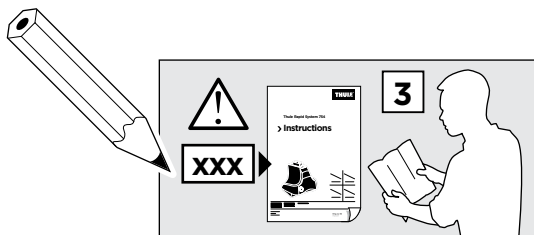

2

KIA Sportage, 5-dr SUV, 10-16 (Without railing)