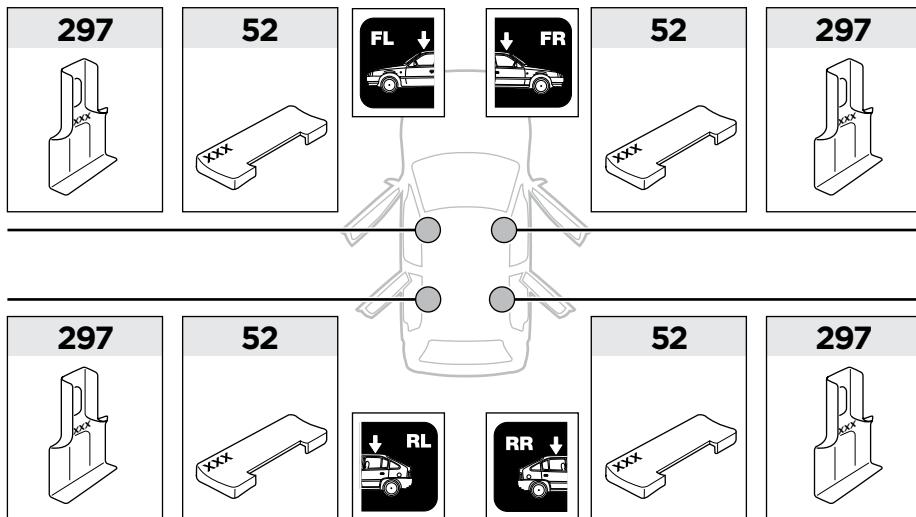

# > Instructions

KIA Sportage, 5-dr SUV, 10-16 (Without railing)

ISO 11154-E

x1

x1

1

	X (scale)	X (mm)	X (inch)
<b>KIA Sportage, 5-dr SUV, 10-16 (Without railing)</b>	<b>43,5</b>	<b>1086</b>	<b>42 3/4</b>

	Y (scale)	Y (mm)	Y (inch)
<b>KIA Sportage, 5-dr SUV, 10-16 (Without railing)</b>	<b>39,5</b>	<b>1046</b>	<b>41 1/8</b>

# 2

KIA Sportage, 5-dr SUV, 10-16 (Without railing)

**3**

	W (mm)	Z (mm)	W (inch)	Z (inch)
<b>KIA Sportage, 5-dr SUV, 10-16 (Without railing)</b>	<b>360</b>	<b>700</b>	<b>14 1/8</b>	<b>27 1/2</b>