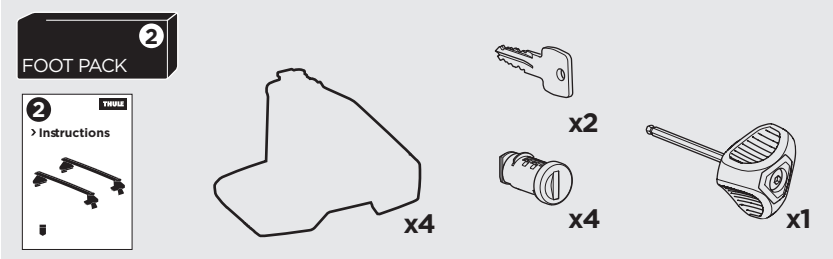

1

Kit 145270

AUDI A3 Sportback, 5-dr Hatchback, 20-
AUDI A3, 4-dr Sedan, 21-

ISO 11154-E

5560250002

Bring your life
thule.com

				Evo X (scale)	Edge X (scale)
AUDI A3 Sportback, 5-dr Hatchback, 20-				40	Q
AUDI A3, 4-dr Sedan, 21-				40	Q

		X (mm/inch)		
AUDI A3 Sportback, 5-dr Hatchback, 20-				1051 mm / 41 3/8"
AUDI A3, 4-dr Sedan, 21-				1051 mm / 41 3/8"

				Evo Y (scale)	Edge Y (scale)
AUDI A3 Sportback, 5-dr Hatchback, 20-				30,5	R
AUDI A3, 4-dr Sedan, 21-				31	Q

		Y (mm/inch)		
AUDI A3 Sportback, 5-dr Hatchback, 20-				956 mm / 37 5/8"
AUDI A3, 4-dr Sedan, 21-				961 mm / 37 7/8"

	W (mm/inch)	Z (mm/inch)
AUDI A3 Sportback, 5-dr Hatchback, 20-	715 mm / 28 1/8"	255 mm / 10"
AUDI A3, 4-dr Sedan, 21-	725 mm / 28 1/2"	260 mm / 10 1/4"