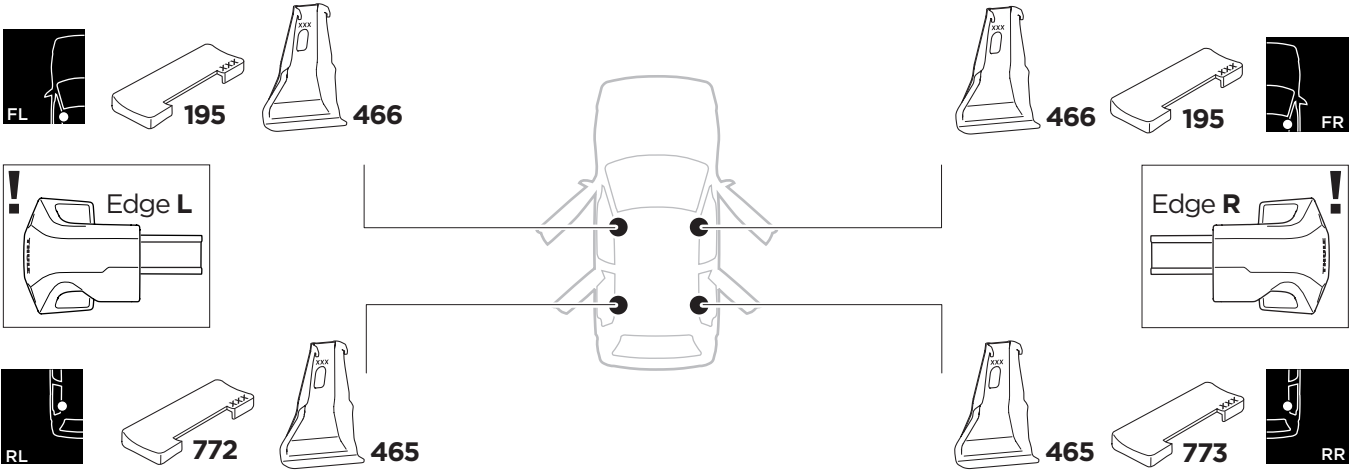

1

Kit 145270

AUDI A3 Sportback, 5-dr Hatchback, 20-
AUDI A3, 4-dr Sedan, 21-

ISO 11154-E

5560250002

Bring your life
thule.com

				Evo X (scale)	Edge X (scale)
AUDI A3 Sportback, 5-dr Hatchback, 20-				40	Q
AUDI A3, 4-dr Sedan, 21-				40	Q

		X (mm/inch)		
AUDI A3 Sportback, 5-dr Hatchback, 20-				1051 mm / 41 3/8"
AUDI A3, 4-dr Sedan, 21-				1051 mm / 41 3/8"

				Evo Y (scale)	Edge Y (scale)
AUDI A3 Sportback, 5-dr Hatchback, 20-				30,5	R
AUDI A3, 4-dr Sedan, 21-				31	Q

		Y (mm/inch)		
AUDI A3 Sportback, 5-dr Hatchback, 20-				956 mm / 37 5/8"
AUDI A3, 4-dr Sedan, 21-				961 mm / 37 7/8"

	W (mm/inch)	Z (mm/inch)
AUDI A3 Sportback, 5-dr Hatchback, 20-	715 mm / 28 1/8"	255 mm / 10"
AUDI A3, 4-dr Sedan, 21-	725 mm / 28 1/2"	260 mm / 10 1/4"