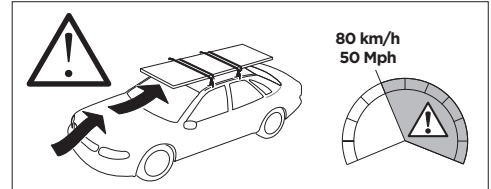

1

Kit 145270

AUDI A3 Sportback, 5-dr Hatchback, 20-
AUDI A3, 4-dr Sedan, 21-

ISO 11154-E

5560250002

Bring your life
thule.com

				Evo X (scale)	Edge X (scale)
AUDI A3 Sportback, 5-dr Hatchback, 20-				40	Q
AUDI A3, 4-dr Sedan, 21-				40	Q

		X (mm/inch)		
AUDI A3 Sportback, 5-dr Hatchback, 20-				1051 mm / 41 3/8"
AUDI A3, 4-dr Sedan, 21-				1051 mm / 41 3/8"

				Evo Y (scale)	Edge Y (scale)
AUDI A3 Sportback, 5-dr Hatchback, 20-				30,5	R
AUDI A3, 4-dr Sedan, 21-				31	Q

		Y (mm/inch)		
AUDI A3 Sportback, 5-dr Hatchback, 20-				956 mm / 37 5/8"
AUDI A3, 4-dr Sedan, 21-				961 mm / 37 7/8"

	W (mm/inch)	Z (mm/inch)
AUDI A3 Sportback, 5-dr Hatchback, 20-	715 mm / 28 1/8"	255 mm / 10"
AUDI A3, 4-dr Sedan, 21-	725 mm / 28 1/2"	260 mm / 10 1/4"