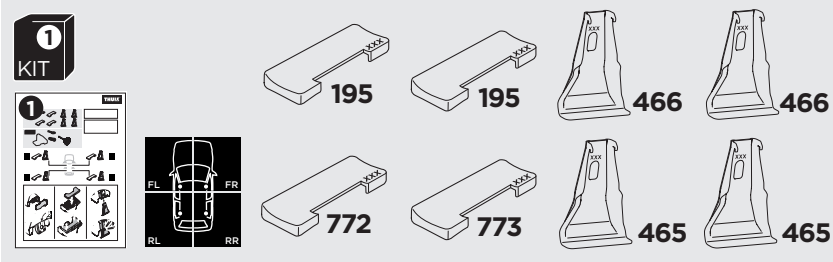

1

Kit 145270

AUDI A3 Sportback, 5-dr Hatchback, 20-
AUDI A3, 4-dr Sedan, 21-

ISO 11154-E

5560250002

Bring your life
thule.com

				Evo X (scale)	Edge X (scale)
AUDI A3 Sportback, 5-dr Hatchback, 20-				40	Q
AUDI A3, 4-dr Sedan, 21-				40	Q

		X (mm/inch)		
AUDI A3 Sportback, 5-dr Hatchback, 20-				1051 mm / 41 3/8"
AUDI A3, 4-dr Sedan, 21-				1051 mm / 41 3/8"

				Evo Y (scale)	Edge Y (scale)
AUDI A3 Sportback, 5-dr Hatchback, 20-				30,5	R
AUDI A3, 4-dr Sedan, 21-				31	Q

		Y (mm/inch)		
AUDI A3 Sportback, 5-dr Hatchback, 20-				956 mm / 37 5/8"
AUDI A3, 4-dr Sedan, 21-				961 mm / 37 7/8"

	W (mm/inch)	Z (mm/inch)
AUDI A3 Sportback, 5-dr Hatchback, 20-	715 mm / 28 1/8"	255 mm / 10"
AUDI A3, 4-dr Sedan, 21-	725 mm / 28 1/2"	260 mm / 10 1/4"