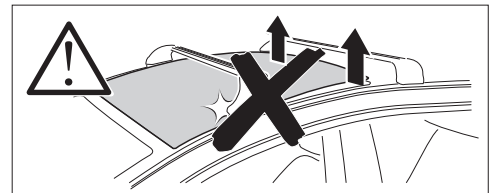

1

Kit 145270

AUDI A3 Sportback, 5-dr Hatchback, 20-
AUDI A3, 4-dr Sedan, 21-

ISO 11154-E

5560250002

Bring your life
thule.com

				Evo X (scale)	Edge X (scale)
AUDI A3 Sportback, 5-dr Hatchback, 20-				40	Q
AUDI A3, 4-dr Sedan, 21-				40	Q

		X (mm/inch)		
AUDI A3 Sportback, 5-dr Hatchback, 20-				1051 mm / 41 3/8"
AUDI A3, 4-dr Sedan, 21-				1051 mm / 41 3/8"

				Evo Y (scale)	Edge Y (scale)
AUDI A3 Sportback, 5-dr Hatchback, 20-				30,5	R
AUDI A3, 4-dr Sedan, 21-				31	Q

		Y (mm/inch)		
AUDI A3 Sportback, 5-dr Hatchback, 20-				956 mm / 37 5/8"
AUDI A3, 4-dr Sedan, 21-				961 mm / 37 7/8"

	W (mm/inch)	Z (mm/inch)
AUDI A3 Sportback, 5-dr Hatchback, 20-	715 mm / 28 1/8"	255 mm / 10"
AUDI A3, 4-dr Sedan, 21-	725 mm / 28 1/2"	260 mm / 10 1/4"