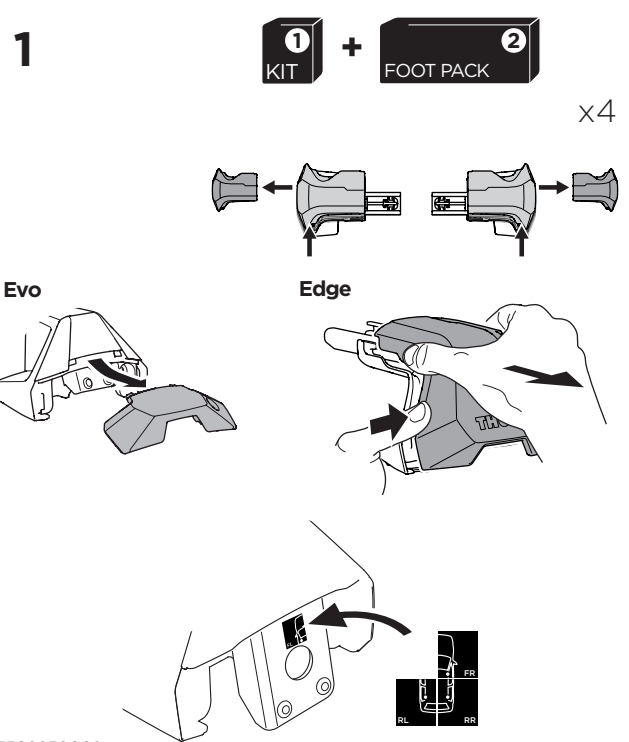

1

Kit 145270

AUDI A3 Sportback, 5-dr Hatchback, 20-
AUDI A3, 4-dr Sedan, 21-

ISO 11154-E

5560250002

Bring your life
thule.com

				Evo X (scale)	Edge X (scale)
AUDI A3 Sportback, 5-dr Hatchback, 20-				40	Q
AUDI A3, 4-dr Sedan, 21-				40	Q

		X (mm/inch)		
AUDI A3 Sportback, 5-dr Hatchback, 20-				1051 mm / 41 3/8"
AUDI A3, 4-dr Sedan, 21-				1051 mm / 41 3/8"

				Evo Y (scale)	Edge Y (scale)
AUDI A3 Sportback, 5-dr Hatchback, 20-				30,5	R
AUDI A3, 4-dr Sedan, 21-				31	Q

		Y (mm/inch)		
AUDI A3 Sportback, 5-dr Hatchback, 20-				956 mm / 37 5/8"
AUDI A3, 4-dr Sedan, 21-				961 mm / 37 7/8"

	W (mm/inch)	Z (mm/inch)
AUDI A3 Sportback, 5-dr Hatchback, 20-	715 mm / 28 1/8"	255 mm / 10"
AUDI A3, 4-dr Sedan, 21-	725 mm / 28 1/2"	260 mm / 10 1/4"