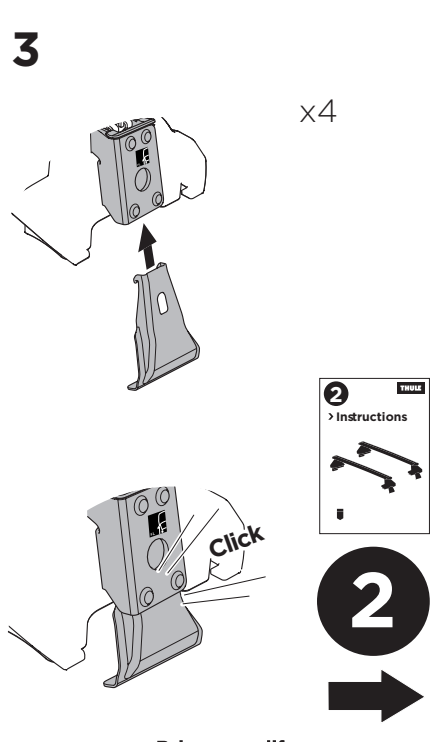

1

Kit 145270

AUDI A3 Sportback, 5-dr Hatchback, 20-
AUDI A3, 4-dr Sedan, 21-

ISO 11154-E

5560250002

Bring your life
thule.com

				Evo X (scale)	Edge X (scale)
AUDI A3 Sportback, 5-dr Hatchback, 20-				40	Q
AUDI A3, 4-dr Sedan, 21-				40	Q

		X (mm/inch)		
AUDI A3 Sportback, 5-dr Hatchback, 20-				1051 mm / 41 3/8"
AUDI A3, 4-dr Sedan, 21-				1051 mm / 41 3/8"

				Evo Y (scale)	Edge Y (scale)
AUDI A3 Sportback, 5-dr Hatchback, 20-				30,5	R
AUDI A3, 4-dr Sedan, 21-				31	Q

		Y (mm/inch)		
AUDI A3 Sportback, 5-dr Hatchback, 20-				956 mm / 37 5/8"
AUDI A3, 4-dr Sedan, 21-				961 mm / 37 7/8"

	W (mm/inch)	Z (mm/inch)
AUDI A3 Sportback, 5-dr Hatchback, 20-	715 mm / 28 1/8"	255 mm / 10"
AUDI A3, 4-dr Sedan, 21-	725 mm / 28 1/2"	260 mm / 10 1/4"