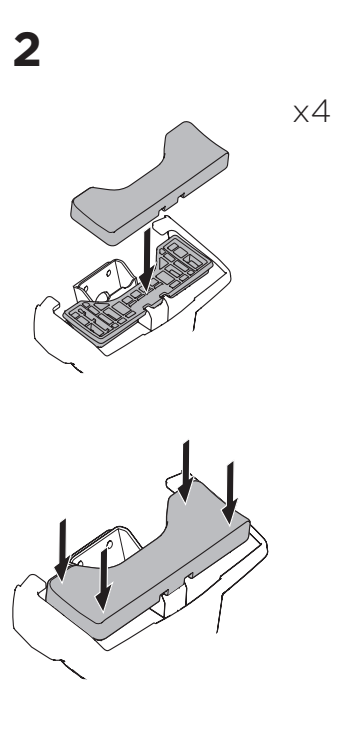

1

Kit 145270

AUDI A3 Sportback, 5-dr Hatchback, 20-
AUDI A3, 4-dr Sedan, 21-

ISO 11154-E

5560250002

Bring your life
thule.com

				Evo X (scale)	Edge X (scale)
AUDI A3 Sportback, 5-dr Hatchback, 20-				40	Q
AUDI A3, 4-dr Sedan, 21-				40	Q

		X (mm/inch)		
AUDI A3 Sportback, 5-dr Hatchback, 20-				1051 mm / 41 3/8"
AUDI A3, 4-dr Sedan, 21-				1051 mm / 41 3/8"

				Evo Y (scale)	Edge Y (scale)
AUDI A3 Sportback, 5-dr Hatchback, 20-				30,5	R
AUDI A3, 4-dr Sedan, 21-				31	Q

		Y (mm/inch)		
AUDI A3 Sportback, 5-dr Hatchback, 20-				956 mm / 37 5/8"
AUDI A3, 4-dr Sedan, 21-				961 mm / 37 7/8"

	W (mm/inch)	Z (mm/inch)
AUDI A3 Sportback, 5-dr Hatchback, 20-	715 mm / 28 1/8"	255 mm / 10"
AUDI A3, 4-dr Sedan, 21-	725 mm / 28 1/2"	260 mm / 10 1/4"