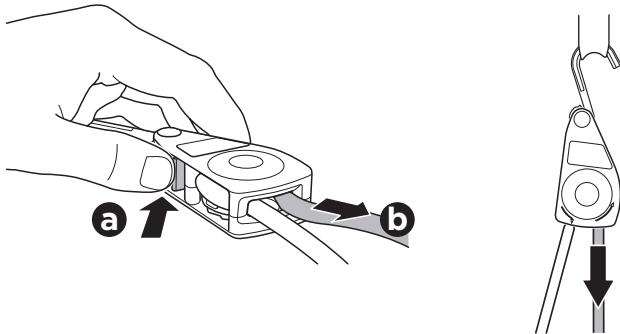

EN Open	DK Åbn	UK Відкрити	EL Άνοιγμα
DE Öffnen	NO Åpne	BG Отваряне	TR Aç
FR Ouvert	FI Auki	CS Otvírání	فتح AR
NL Openen	ET Avatud	SK Otváranie	תפתח HE
IT Aprire	LV Atvert	SL Odprite	ZH 开启
ES Abrir	LT Atidaryti	HR/BiH Otvoreno	JA 開く
PT Aberto	PL Otwieranie	RO Deschidere	KO 열기
SV Öppna	RU Открыть	HU Nyitás	TH เปิด