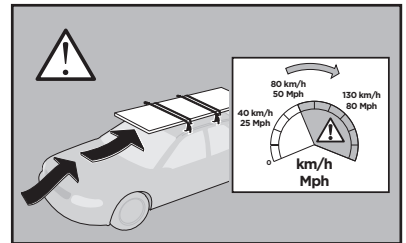

Thule Rapid System Kit 1472

> Instructions

FORD S-Max, 5-dr MPV, 06-15*

* Without fixpoint and with glassroof

ISO 11154-E

141472

C.20150903
519-1472-03

Bring your life

1

	X (scale)	X (mm)	X (inch)
FORD S-Max, 5-dr MPV, 06-15*	55	1201	47 1/4

	Y (scale)	Y (mm)	Y (inch)
FORD S-Max, 5-dr MPV, 06-15*	55,5	1206	47 1/2

2

FORD S-Max, 5-dr MPV, 06-15*

3

	W (mm)	Z (mm)	W (inch)	Z (inch)
FORD S-Max , 5-dr MPV, 06-15*	420	735	16 1/2	28 7/8