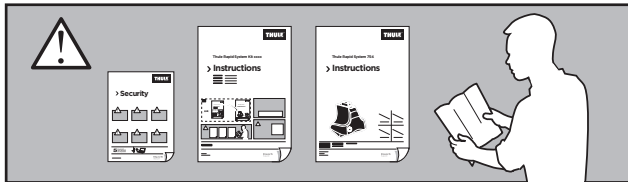

Thule Rapid System Kit 1472

> Instructions

FORD S-Max, 5-dr MPV, 06-15*

* Without fixpoint and with glassroof

ISO 11154-E

141472

C.20150903
519-1472-03

Bring your life