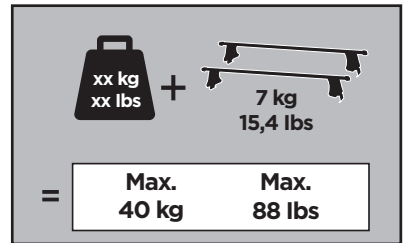

Thule Rapid System Kit 1472

> Instructions

FORD S-Max, 5-dr MPV, 06-15*

* Without fixpoint and with glassroof

ISO 11154-E

141472

C.20150903
519-1472-03

Bring your life

thule.com

65 x2

249 x1

250 x1

807 x2

956 x2

x1

x1

1

	X (scale)	X (mm)	X (inch)
FORD S-Max, 5-dr MPV, 06-15*	55	1201	47 1/4

	Y (scale)	Y (mm)	Y (inch)
FORD S-Max, 5-dr MPV, 06-15*	55,5	1206	47 1/2

2

FORD S-Max, 5-dr MPV, 06-15*

3

	W (mm)	Z (mm)	W (inch)	Z (inch)
FORD S-Max , 5-dr MPV, 06-15*	420	735	16 1/2	28 7/8