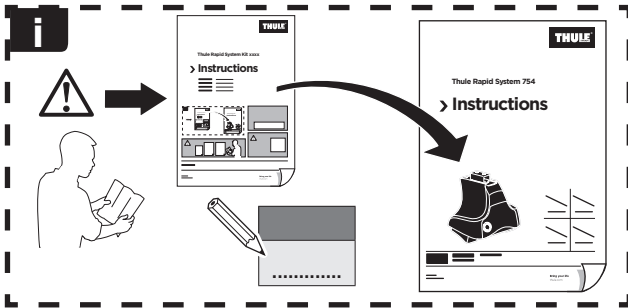

Thule Rapid System Kit 1472

> Instructions

FORD S-Max, 5-dr MPV, 06-15*

* Without fixpoint and with glassroof

ISO 11154-E

141472

C.20150903
519-1472-03

Bring your life

1

	X (scale)	X (mm)	X (inch)
FORD S-Max, 5-dr MPV, 06-15*	55	1201	47 1/4

	Y (scale)	Y (mm)	Y (inch)
FORD S-Max, 5-dr MPV, 06-15*	55,5	1206	47 1/2

2

FORD S-Max, 5-dr MPV, 06-15*

3

	W (mm)	Z (mm)	W (inch)	Z (inch)
FORD S-Max , 5-dr MPV, 06-15*	420	735	16 1/2	28 7/8