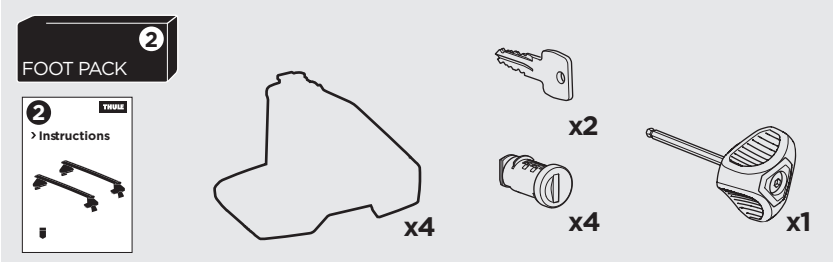

1

Kit 145114

AUDI A5 Sportback, 5-dr Hatchback, 09-16

ISO 11154-E

THULE WingBar Evo	THULE WingBar Edge	THULE WingBar	THULE SquareBar Evo	Evo X (scale)	Edge X (scale)
AUDI A5 Sportback, 5-dr Hatchback, 09-16				42,5	L

THULE ProBar Evo	THULE SlideBar Evo	X (mm/inch)		
AUDI A5 Sportback, 5-dr Hatchback, 09-16		1076 mm / 42 3/8"		

THULE WingBar Evo	THULE WingBar Edge	THULE WingBar	THULE SquareBar Evo	Evo Y (scale)	Edge Y (scale)
AUDI A5 Sportback, 5-dr Hatchback, 09-16				39,5	R

THULE ProBar Evo	THULE SlideBar Evo	Y (mm/inch)		
AUDI A5 Sportback, 5-dr Hatchback, 09-16		1046 mm / 41 1/8"		

	W (mm/inch)	Z (mm/inch)
AUDI A5 Sportback, 5-dr Hatchback, 09-16	710 mm / 28"	125 mm / 4 7/8"