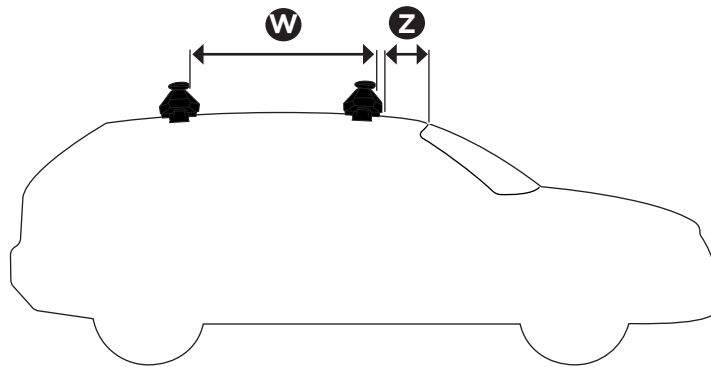

1

Kit 145114

AUDI A5 Sportback, 5-dr Hatchback, 09-16

ISO 11154-E

THULE WingBar Evo	THULE WingBar Edge	THULE WingBar	THULE SquareBar Evo	Evo X (scale)	Edge X (scale)
AUDI A5 Sportback, 5-dr Hatchback, 09-16				42,5	L

THULE ProBar Evo	THULE SlideBar Evo	X (mm/inch)		
AUDI A5 Sportback, 5-dr Hatchback, 09-16		1076 mm / 42 3/8"		

THULE WingBar Evo	THULE WingBar Edge	THULE WingBar	THULE SquareBar Evo	Evo Y (scale)	Edge Y (scale)
AUDI A5 Sportback, 5-dr Hatchback, 09-16				39,5	R

THULE ProBar Evo	THULE SlideBar Evo	Y (mm/inch)		
AUDI A5 Sportback, 5-dr Hatchback, 09-16		1046 mm / 41 1/8"		

	W (mm/inch)	Z (mm/inch)
AUDI A5 Sportback, 5-dr Hatchback, 09-16	710 mm / 28"	125 mm / 4 7/8"