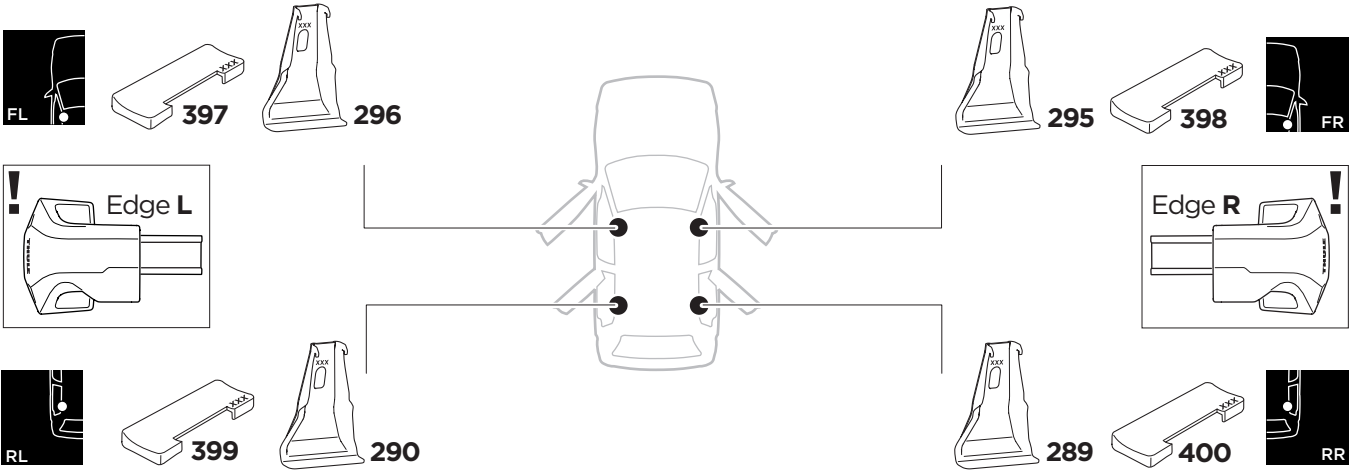

1

Kit 145114

AUDI A5 Sportback, 5-dr Hatchback, 09-16

ISO 11154-E

THULE WingBar Evo	THULE WingBar Edge	THULE WingBar	THULE SquareBar Evo	Evo X (scale)	Edge X (scale)
AUDI A5 Sportback, 5-dr Hatchback, 09-16				42,5	L

THULE ProBar Evo	THULE SlideBar Evo	X (mm/inch)		
AUDI A5 Sportback, 5-dr Hatchback, 09-16		1076 mm / 42 3/8"		

THULE WingBar Evo	THULE WingBar Edge	THULE WingBar	THULE SquareBar Evo	Evo Y (scale)	Edge Y (scale)
AUDI A5 Sportback, 5-dr Hatchback, 09-16				39,5	R

THULE ProBar Evo	THULE SlideBar Evo	Y (mm/inch)		
AUDI A5 Sportback, 5-dr Hatchback, 09-16		1046 mm / 41 1/8"		

	W (mm/inch)	Z (mm/inch)
AUDI A5 Sportback, 5-dr Hatchback, 09-16	710 mm / 28"	125 mm / 4 7/8"