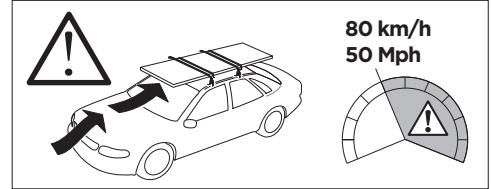

1

Kit 145114

AUDI A5 Sportback, 5-dr Hatchback, 09-16

ISO 11154-E