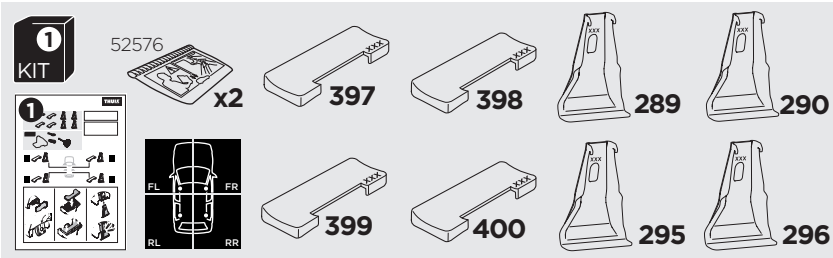

1

Kit 145114

AUDI A5 Sportback, 5-dr Hatchback, 09-16

ISO 11154-E

THULE WingBar Evo	THULE WingBar Edge	THULE WingBar	THULE SquareBar Evo	Evo X (scale)	Edge X (scale)
AUDI A5 Sportback, 5-dr Hatchback, 09-16				42,5	L

THULE ProBar Evo	THULE SlideBar Evo	X (mm/inch)		
AUDI A5 Sportback, 5-dr Hatchback, 09-16		1076 mm / 42 3/8"		

THULE WingBar Evo	THULE WingBar Edge	THULE WingBar	THULE SquareBar Evo	Evo Y (scale)	Edge Y (scale)
AUDI A5 Sportback, 5-dr Hatchback, 09-16				39,5	R

THULE ProBar Evo	THULE SlideBar Evo	Y (mm/inch)		
AUDI A5 Sportback, 5-dr Hatchback, 09-16		1046 mm / 41 1/8"		

	W (mm/inch)	Z (mm/inch)
AUDI A5 Sportback, 5-dr Hatchback, 09-16	710 mm / 28"	125 mm / 4 7/8"