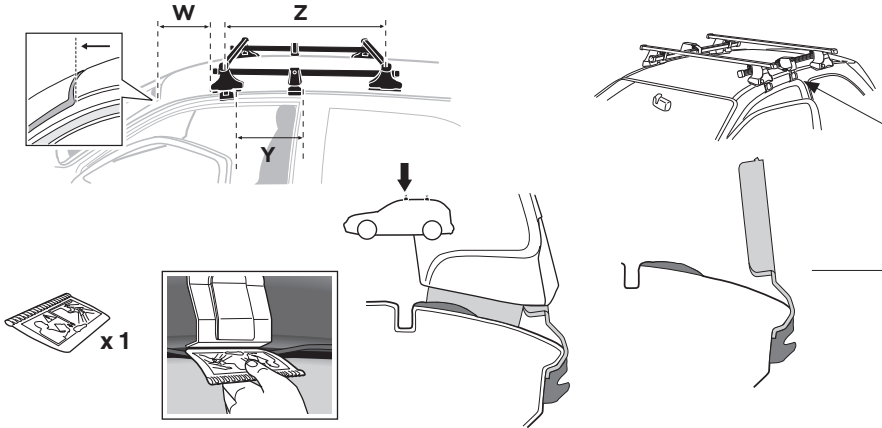

- Top Left:** A dashed box containing an information icon (i), a warning triangle, and an illustration of a person reading instructions. It shows two instruction manuals: 'Thule Rapid System Kit 1297' (labeled B) and 'Thule Rapid System 754' (labeled A). An arrow points from manual B to manual A, which shows a car with a roof rack. A pencil and a form are also shown.
- Top Right:** A weight calculation diagram. It shows a bag labeled 'xx kg / xx lbs' plus a roof rack labeled '7 kg / 15,4 lbs' and two screws labeled '3 kg / 6,6 lbs'. Below this, a box indicates the maximum weight: 'Max. 50 kg / 110 lbs'.
- Bottom Left:** A dashed box containing a warning triangle, three instruction manuals (A, B, and Security), and an illustration of a person reading instructions.
- Bottom Right:** A diagram showing a car with a roof rack. A speedometer graphic indicates speed limits: 40 km/h (25 Mph) for the first two bags, 80 km/h (50 Mph) for the third bag, and 130 km/h (80 Mph) for the fourth bag. A warning triangle is shown next to the speedometer.

	Y (scale)	Y (mm)	Y (inch)
RENAULT Megane, 3-dr Coupé, 97-02	27	921	36 ¹ / ₄
RENAULT Megane Classic, 4-dr Sedan, 97-02	28,5	936	36 ⁷ / ₈
RENAULT Megane, 5-dr Hatchback, 96-02	28	931	36 ⁵ / ₈

2

SRA

RENAULT Megane, 3-dr Coupé, 97-02

RENAULT Megane Classic, 4-dr Sedan, 97-02

RENAULT Megane, 5-dr Hatchback, 96-02

3

	W (mm)	Z (mm)	Y (mm)	W (inch)	Z (inch)	Y (inch)
RENAULT Megane, 3-dr Coupé, 97-02	220	650	330	8 5/8	25 5/8	13

	W (mm)	Z (mm)	W (inch)	Z (inch)
RENAULT Megane Classic, 4-dr Sedan, 97-02	220	650	8 5/8	25 5/8
RENAULT Megane, 5-dr Hatchback, 96-02	220	650	8 5/8	25 5/8