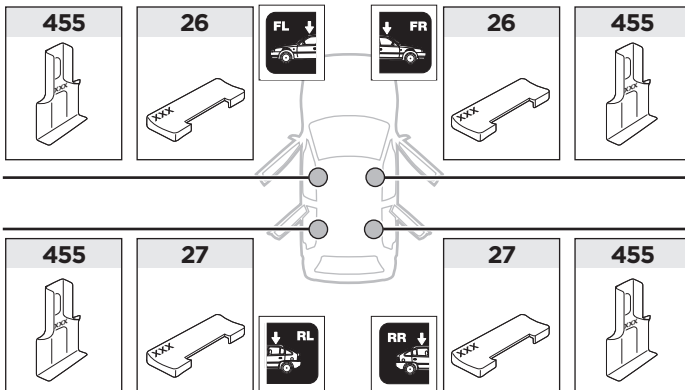

- Top Left:** A dashed box containing an information icon (i), a warning triangle, and an illustration of a person reading instructions. It shows two instruction manuals: 'Thule Rapid System Kit 1297' (labeled B) and 'Thule Rapid System 754' (labeled A). An arrow points from manual B to manual A, which shows a car with a roof rack. A pencil and a form are also shown.
- Top Right:** A weight calculation diagram. It shows a bag labeled 'xx kg / xx lbs' plus a roof rack labeled '7 kg / 15,4 lbs' and two screws labeled '3 kg / 6,6 lbs'. Below this, a box indicates the maximum weight: 'Max. 50 kg / 110 lbs'.
- Bottom Left:** A dashed box containing a warning triangle, three instruction manuals (A, B, and Security), and an illustration of a person reading instructions.
- Bottom Right:** A diagram showing a car with a roof rack. A speedometer graphic indicates speed limits: 40 km/h (25 Mph) for the first two bags, 80 km/h (50 Mph) for the third bag, and 130 km/h (80 Mph) for the fourth bag. A warning triangle is shown next to the speedometer.

27 x 2

x1

x1

1

	X (scale)	X (mm)	X (inch)
RENAULT Megane, 3-dr Coupé, 97-02	26,5	916	36 ¹ / ₈
RENAULT Megane Classic, 4-dr Sedan, 97-02	26,5	916	36 ¹ / ₈
RENAULT Megane, 5-dr Hatchback, 96-02	26,5	916	36 ¹ / ₈

	Y (scale)	Y (mm)	Y (inch)
RENAULT Megane, 3-dr Coupé, 97-02	27	921	36 ¹ / ₄
RENAULT Megane Classic, 4-dr Sedan, 97-02	28,5	936	36 ⁷ / ₈
RENAULT Megane, 5-dr Hatchback, 96-02	28	931	36 ⁵ / ₈

2

SRA

RENAULT Megane, 3-dr Coupé, 97-02

RENAULT Megane Classic, 4-dr Sedan, 97-02

RENAULT Megane, 5-dr Hatchback, 96-02

3

	W (mm)	Z (mm)	Y (mm)	W (inch)	Z (inch)	Y (inch)
RENAULT Megane, 3-dr Coupé, 97-02	220	650	330	8 5/8	25 5/8	13

	W (mm)	Z (mm)	W (inch)	Z (inch)
RENAULT Megane Classic, 4-dr Sedan, 97-02	220	650	8 5/8	25 5/8
RENAULT Megane, 5-dr Hatchback, 96-02	220	650	8 5/8	25 5/8