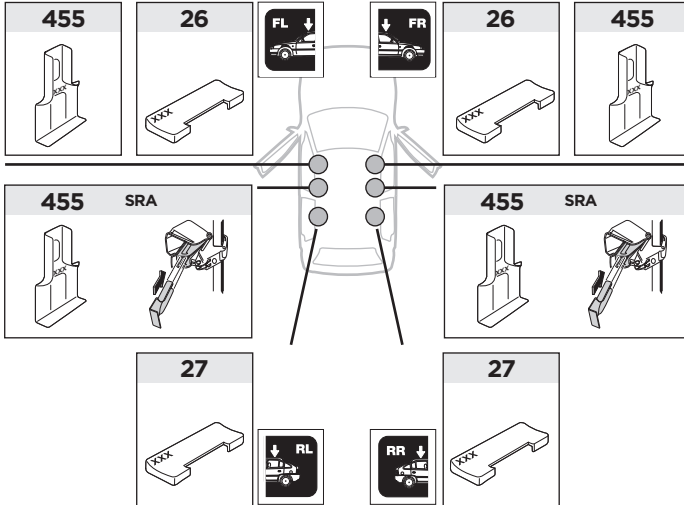

- Top Left:** A dashed box containing an information icon (i), a warning triangle, and an illustration of a person reading instructions. It shows two instruction manuals: 'Thule Rapid System Kit 1297' (labeled B) and 'Thule Rapid System 754' (labeled A). An arrow points from manual B to manual A, which shows a car with a roof rack. A pencil and a form are also shown.
- Top Right:** A weight calculation diagram. It shows a bag labeled 'xx kg / xx lbs' plus a roof rack labeled '7 kg / 15,4 lbs' and two screws labeled '3 kg / 6,6 lbs'. Below this, a box indicates the maximum weight: 'Max. 50 kg / 110 lbs'.
- Bottom Left:** A dashed box containing a warning triangle, three instruction manuals (A, B, and Security), and an illustration of a person reading instructions.
- Bottom Right:** A diagram showing a car with a roof rack. A speedometer graphic indicates speed limits: 40 km/h (25 Mph) for the first two bags, 80 km/h (50 Mph) for the third bag, and 130 km/h (80 Mph) for the fourth bag. A warning triangle is shown next to the speedometer.

27 x 2

x1

x1

1

	X (scale)	X (mm)	X (inch)
RENAULT Megane, 3-dr Coupé, 97-02	26,5	916	36 ¹ / ₈
RENAULT Megane Classic, 4-dr Sedan, 97-02	26,5	916	36 ¹ / ₈
RENAULT Megane, 5-dr Hatchback, 96-02	26,5	916	36 ¹ / ₈

	Y (scale)	Y (mm)	Y (inch)
RENAULT Megane, 3-dr Coupé, 97-02	27	921	36 ¹ / ₄
RENAULT Megane Classic, 4-dr Sedan, 97-02	28,5	936	36 ⁷ / ₈
RENAULT Megane, 5-dr Hatchback, 96-02	28	931	36 ⁵ / ₈

2

SRA

RENAULT Megane, 3-dr Coupé, 97-02

RENAULT Megane Classic, 4-dr Sedan, 97-02

RENAULT Megane, 5-dr Hatchback, 96-02

3

	W (mm)	Z (mm)	Y (mm)	W (inch)	Z (inch)	Y (inch)
RENAULT Megane, 3-dr Coupé, 97-02	220	650	330	8 5/8	25 5/8	13

	W (mm)	Z (mm)	W (inch)	Z (inch)
RENAULT Megane Classic, 4-dr Sedan, 97-02	220	650	8 5/8	25 5/8
RENAULT Megane, 5-dr Hatchback, 96-02	220	650	8 5/8	25 5/8