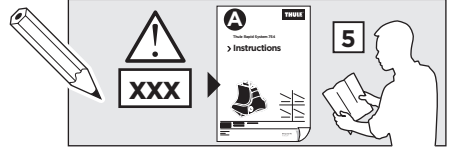

3

	W (mm)	Z (mm)	Y (mm)	W (inch)	Z (inch)	Y (inch)
RENAULT Megane, 3-dr Coupé, 97-02	220	650	330	8 5/8	25 5/8	13

	W (mm)	Z (mm)	W (inch)	Z (inch)
RENAULT Megane Classic, 4-dr Sedan, 97-02	220	650	8 5/8	25 5/8
RENAULT Megane, 5-dr Hatchback, 96-02	220	650	8 5/8	25 5/8