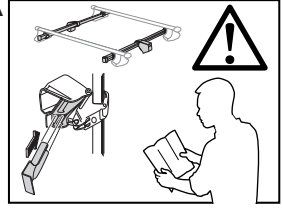

2

SRA

RENAULT Megane, 3-dr Coupé, 97-02

RENAULT Megane Classic, 4-dr Sedan, 97-02

RENAULT Megane, 5-dr Hatchback, 96-02