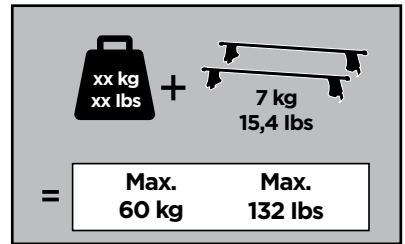

Thule Rapid System Kit 1405

> Instructions

TOYOTA Avensis, 4-dr Sedan, 03-08

TOYOTA Avensis, 5-dr Hatchback, 03-08

ISO 11154-E

141405

C.20120920
519-1405-01

Bring your life
thule.com