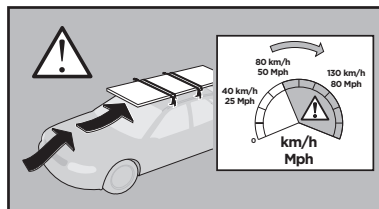

THULE[®]
SWEDEN

Thule XT Kit 3032

> Instructions

FORD Transit Connect, 4-dr Van, 14-
MERCEDES Sprinter, 4-dr Van, 06-
VOLKSWAGEN Crafter, 4-dr Van, 06-

This kit is only for vehicles with fixpoint mounting.