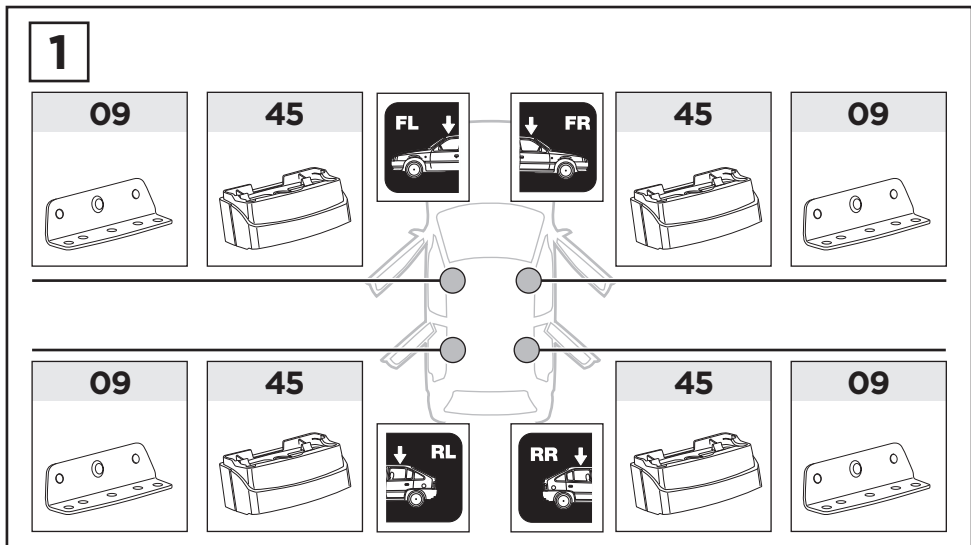

EN Only a few turns
DE Nur wenige Umdrehungen
FR Quelques tours uniquement
NL Slechts enkele slagen
IT Solo qualche giro
ES Sólo algunas vueltas
PT Noções básicas
SV Endast några varv
DK Kun nogle få omgange
NE Bare noen få omdreininger
FI Vain muutama kierros
ET Ainult mõni pööre
LV Tikai daži apgriezieni
LT Tik keli pasukimai
PL Wystarczy kilka obrotów
RU Только несколько оборотов

UK Лише декілька обертів
BG Само няколко завъртания
CS Pouze několik otáček
SK Len niekoľko otáčok
SL Le nekaj obratov
HR/BiH Samo nekoliko okreta
RO Doar câteva rotiri
HU Csak néhány fordítás
EL Μόνο λίγες περιστροφές
TR Yalnızca birkaç tur

ZH 仅几圈
JA 2~3回転のみ
KO 몇 번만 돌리면 됨
TH เพียงสองสามรอบ

بعض دورات فقط **AR**
רק מספר סיבובים **HE**