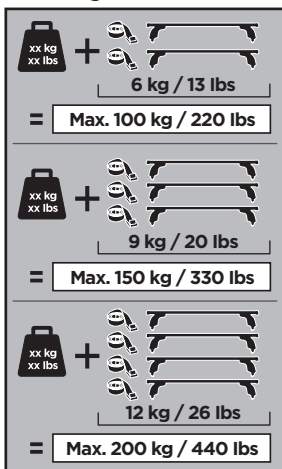

THULE[®]
SWEDEN

Thule XT Kit 3032

> Instructions

FORD Transit Connect, 4-dr Van, 14-
MERCEDES Sprinter, 4-dr Van, 06-
VOLKSWAGEN Crafter, 4-dr Van, 06-

This kit is only for vehicles with fixpoint mounting.