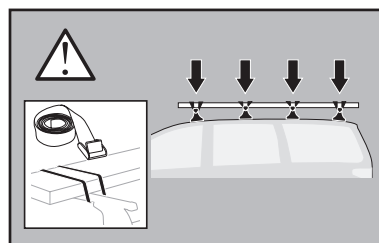

THULE[®]
SWEDEN

Thule XT Kit 3032

> Instructions

FORD Transit Connect, 4-dr Van, 14-
MERCEDES Sprinter, 4-dr Van, 06-
VOLKSWAGEN Crafter, 4-dr Van, 06-

This kit is only for vehicles with fixpoint mounting.