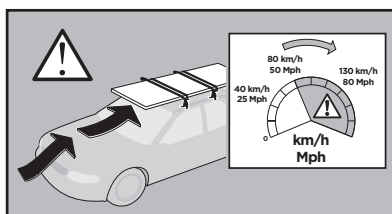

Thule XT Kit 3027

> Instructions

GREAT WALL X240, 5-dr SUV, 06-

LAND ROVER Discovery (Mk.III), 5-dr SUV, 04-09

LAND ROVER Discovery (Mk.IV), 5-dr SUV, 09-

This kit is only for vehicles with T-profile.

	+		5 kg 11 lbs
GREAT WALL X240	=	Max. 75 kg / 165 lbs	
LAND ROVER Discovery	=	Max. 100 kg / 220 lbs	