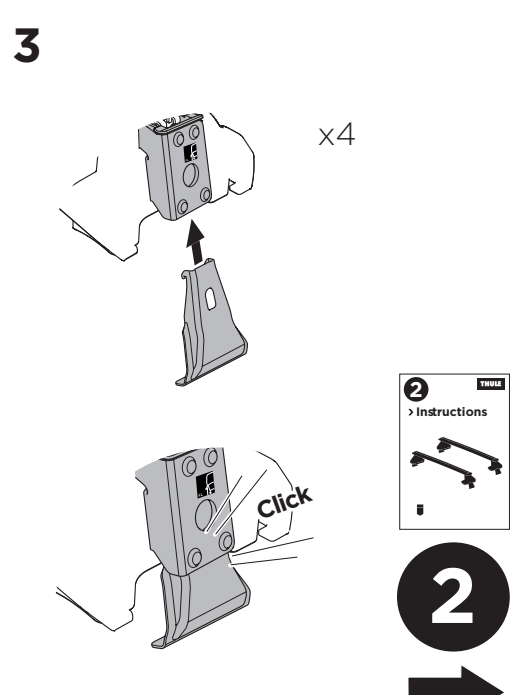

## Kit 5009

VOLKSWAGEN Golf (Mk. V), 3/5-dr Hatchback, 04-07

VOLKSWAGEN Golf (Mk. VI), 3/5-dr Hatchback, 08-12 / \*10-14

\*North America

ISO 11154-E

THULE WingBar Evo	THULE WingBar Edge	THULE WingBar	THULE SquareBar	<b>Evo X (scale)</b>	<b>Edge X (scale)</b>
VOLKSWAGEN Golf (Mk. V), 3/5-dr, 04-07, VOLKSWAGEN Golf (Mk. VI), 3/5-dr, 08-12 / *10-14				<b>42</b>	<b>M</b>