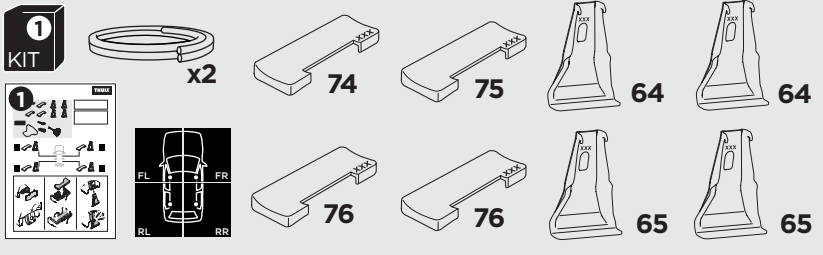

## Kit 5009

VOLKSWAGEN Golf (Mk. V), 3/5-dr Hatchback, 04-07

VOLKSWAGEN Golf (Mk. VI), 3/5-dr Hatchback, 08-12 / \*10-14

\*North America

ISO 11154-E

THULE WingBar Evo	THULE WingBar Edge	THULE WingBar	THULE SquareBar	<b>Evo X (scale)</b>	<b>Edge X (scale)</b>
VOLKSWAGEN Golf (Mk. V), 3/5-dr, 04-07, VOLKSWAGEN Golf (Mk. VI), 3/5-dr, 08-12 / *10-14				<b>42</b>	<b>M</b>

THULE ProBar	THULE SlideBar	<b>X (mm/inch)</b>		
VOLKSWAGEN Golf (Mk. V), 3/5-dr, 04-07, VOLKSWAGEN Golf (Mk. VI), 3/5-dr, 08-12 / *10-14		<b>1071 / 42 1/4"</b>		

THULE WingBar Evo	THULE WingBar Edge	THULE WingBar	THULE SquareBar	<b>Evo Y (scale)</b>	<b>Edge Y (scale)</b>
VOLKSWAGEN Golf (Mk. V), 3/5-dr, 04-07, VOLKSWAGEN Golf (Mk. VI), 3/5-dr, 08-12 / *10-14				<b>33</b>	<b>M</b>

THULE ProBar	THULE SlideBar	<b>Y (mm/inch)</b>		
VOLKSWAGEN Golf (Mk. V), 3/5-dr, 04-07, VOLKSWAGEN Golf (Mk. VI), 3/5-dr, 08-12 / *10-14		<b>981 / 38 5/8"</b>		

<b>W (mm/inch)</b>	<b>Z (mm/inch)</b>
<b>715 / 28 1/8"</b>	<b>210 / 8 1/4"</b>