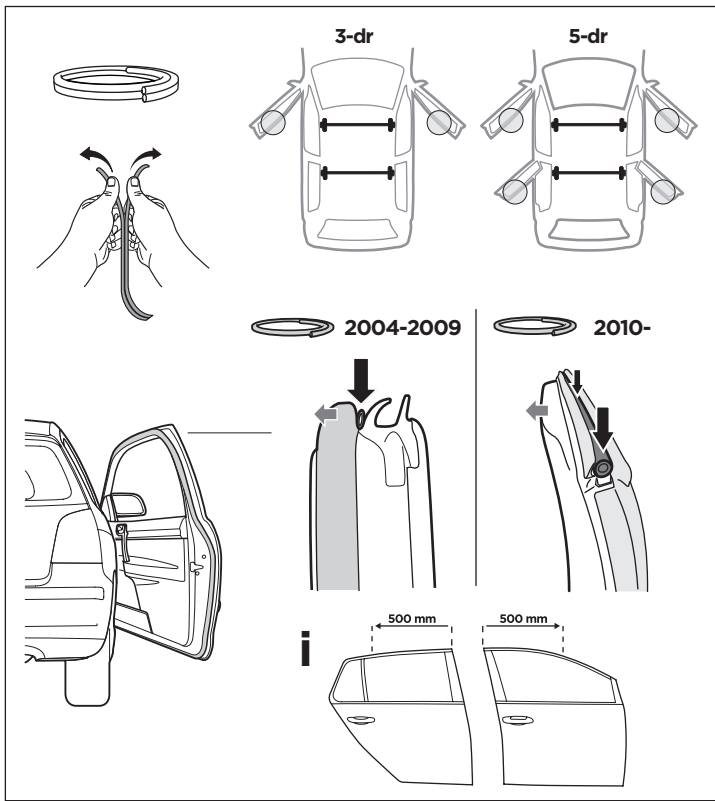

THULE WingBar Evo	THULE WingBar Edge	THULE WingBar	THULE SquareBar	Evo X (scale)	Edge X (scale)
VOLKSWAGEN Golf (Mk. V), 3/5-dr, 04-07, VOLKSWAGEN Golf (Mk. VI), 3/5-dr, 08-12 / *10-14				42	M

THULE ProBar	THULE SlideBar	X (mm/inch)		
VOLKSWAGEN Golf (Mk. V), 3/5-dr, 04-07, VOLKSWAGEN Golf (Mk. VI), 3/5-dr, 08-12 / *10-14		1071 / 42 1/4"		

THULE WingBar Evo	THULE WingBar Edge	THULE WingBar	THULE SquareBar	Evo Y (scale)	Edge Y (scale)
VOLKSWAGEN Golf (Mk. V), 3/5-dr, 04-07, VOLKSWAGEN Golf (Mk. VI), 3/5-dr, 08-12 / *10-14				33	M

THULE ProBar	THULE SlideBar	Y (mm/inch)		
VOLKSWAGEN Golf (Mk. V), 3/5-dr, 04-07, VOLKSWAGEN Golf (Mk. VI), 3/5-dr, 08-12 / *10-14		981 / 38 5/8"