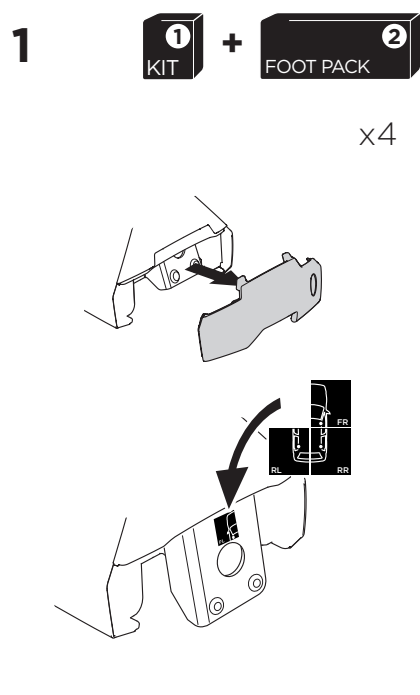

## Kit 5009

VOLKSWAGEN Golf (Mk. V), 3/5-dr Hatchback, 04-07

VOLKSWAGEN Golf (Mk. VI), 3/5-dr Hatchback, 08-12 / \*10-14

\*North America

ISO 11154-E

THULE WingBar Evo	THULE WingBar Edge	THULE WingBar	THULE SquareBar	<b>Evo X (scale)</b>	<b>Edge X (scale)</b>
VOLKSWAGEN Golf (Mk. V), 3/5-dr, 04-07, VOLKSWAGEN Golf (Mk. VI), 3/5-dr, 08-12 / *10-14				<b>42</b>	<b>M</b>