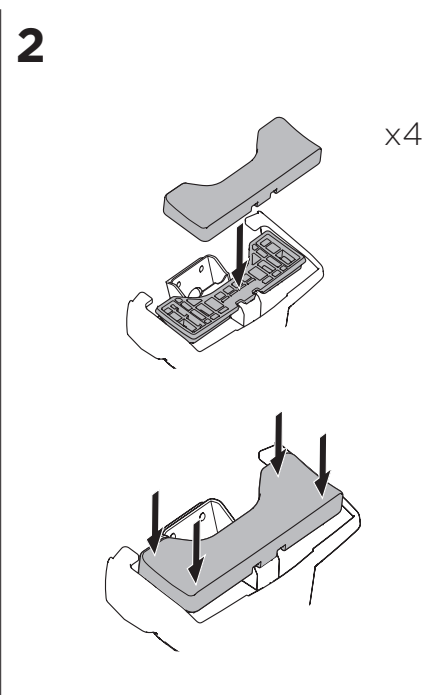

## Kit 5009

VOLKSWAGEN Golf (Mk. V), 3/5-dr Hatchback, 04-07

VOLKSWAGEN Golf (Mk. VI), 3/5-dr Hatchback, 08-12 / \*10-14

\*North America

ISO 11154-E

THULE WingBar Evo	THULE WingBar Edge	THULE WingBar	THULE SquareBar	<b>Evo X (scale)</b>	<b>Edge X (scale)</b>
VOLKSWAGEN Golf (Mk. V), 3/5-dr, 04-07, VOLKSWAGEN Golf (Mk. VI), 3/5-dr, 08-12 / *10-14				<b>42</b>	<b>M</b>