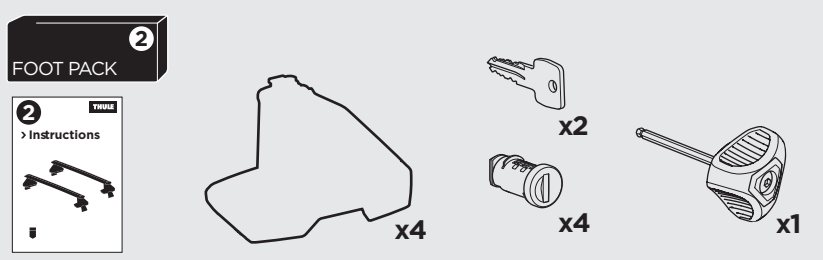

## Kit 5009

VOLKSWAGEN Golf (Mk. V), 3/5-dr Hatchback, 04-07

VOLKSWAGEN Golf (Mk. VI), 3/5-dr Hatchback, 08-12 / \*10-14

\*North America

ISO 11154-E

THULE WingBar Evo	THULE WingBar Edge	THULE WingBar	THULE SquareBar	<b>Evo X (scale)</b>	<b>Edge X (scale)</b>
VOLKSWAGEN Golf (Mk. V), 3/5-dr, 04-07, VOLKSWAGEN Golf (Mk. VI), 3/5-dr, 08-12 / *10-14				<b>42</b>	<b>M</b>

THULE ProBar	THULE SlideBar	<b>X (mm/inch)</b>		
VOLKSWAGEN Golf (Mk. V), 3/5-dr, 04-07, VOLKSWAGEN Golf (Mk. VI), 3/5-dr, 08-12 / *10-14		<b>1071 / 42 1/4"</b>		

THULE WingBar Evo	THULE WingBar Edge	THULE WingBar	THULE SquareBar	<b>Evo Y (scale)</b>	<b>Edge Y (scale)</b>
VOLKSWAGEN Golf (Mk. V), 3/5-dr, 04-07, VOLKSWAGEN Golf (Mk. VI), 3/5-dr, 08-12 / *10-14				<b>33</b>	<b>M</b>

THULE ProBar	THULE SlideBar	<b>Y (mm/inch)</b>		
VOLKSWAGEN Golf (Mk. V), 3/5-dr, 04-07, VOLKSWAGEN Golf (Mk. VI), 3/5-dr, 08-12 / *10-14		<b>981 / 38 5/8"</b>		

<b>W (mm/inch)</b>	<b>Z (mm/inch)</b>
<b>715 / 28 1/8"</b>	<b>210 / 8 1/4"</b>