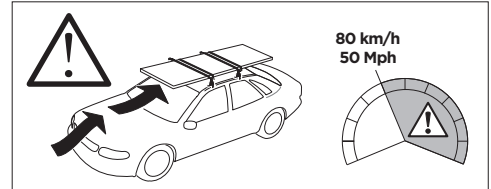

## Kit 5009

VOLKSWAGEN Golf (Mk. V), 3/5-dr Hatchback, 04-07

VOLKSWAGEN Golf (Mk. VI), 3/5-dr Hatchback, 08-12 / \*10-14

\*North America

ISO 11154-E

THULE WingBar Evo	THULE WingBar Edge	THULE WingBar	THULE SquareBar	<b>Evo X (scale)</b>	<b>Edge X (scale)</b>
VOLKSWAGEN Golf (Mk. V), 3/5-dr, 04-07, VOLKSWAGEN Golf (Mk. VI), 3/5-dr, 08-12 / *10-14				<b>42</b>	<b>M</b>