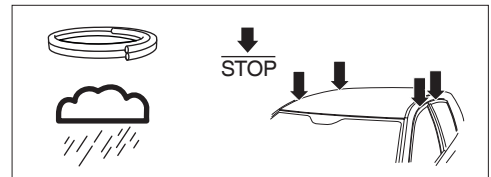

## Kit 5009

VOLKSWAGEN Golf (Mk. V), 3/5-dr Hatchback, 04-07

VOLKSWAGEN Golf (Mk. VI), 3/5-dr Hatchback, 08-12 / \*10-14

\*North America

ISO 11154-E

THULE WingBar Evo	THULE WingBar Edge	THULE WingBar	THULE SquareBar	<b>Evo X (scale)</b>	<b>Edge X (scale)</b>
VOLKSWAGEN Golf (Mk. V), 3/5-dr, 04-07, VOLKSWAGEN Golf (Mk. VI), 3/5-dr, 08-12 / *10-14				<b>42</b>	<b>M</b>