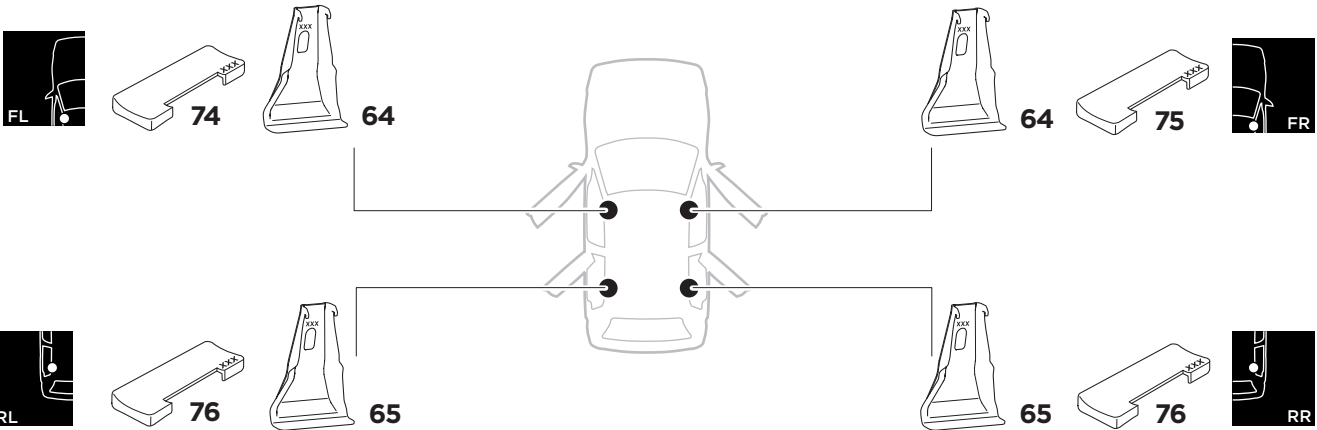

## Kit 5009

VOLKSWAGEN Golf (Mk. V), 3/5-dr Hatchback, 04-07

VOLKSWAGEN Golf (Mk. VI), 3/5-dr Hatchback, 08-12 / \*10-14

\*North America

ISO 11154-E

THULE WingBar Evo	THULE WingBar Edge	THULE WingBar	THULE SquareBar	<b>Evo X (scale)</b>	<b>Edge X (scale)</b>
VOLKSWAGEN Golf (Mk. V), 3/5-dr, 04-07, VOLKSWAGEN Golf (Mk. VI), 3/5-dr, 08-12 / *10-14				<b>42</b>	<b>M</b>

THULE ProBar	THULE SlideBar	<b>X (mm/inch)</b>		
VOLKSWAGEN Golf (Mk. V), 3/5-dr, 04-07, VOLKSWAGEN Golf (Mk. VI), 3/5-dr, 08-12 / *10-14		<b>1071 / 42 1/4"</b>		

THULE WingBar Evo	THULE WingBar Edge	THULE WingBar	THULE SquareBar	<b>Evo Y (scale)</b>	<b>Edge Y (scale)</b>
VOLKSWAGEN Golf (Mk. V), 3/5-dr, 04-07, VOLKSWAGEN Golf (Mk. VI), 3/5-dr, 08-12 / *10-14				<b>33</b>	<b>M</b>

THULE ProBar	THULE SlideBar	<b>Y (mm/inch)</b>		
VOLKSWAGEN Golf (Mk. V), 3/5-dr, 04-07, VOLKSWAGEN Golf (Mk. VI), 3/5-dr, 08-12 / *10-14		<b>981 / 38 5/8"</b>		

<b>W (mm/inch)</b>	<b>Z (mm/inch)</b>
<b>715 / 28 1/8"</b>	<b>210 / 8 1/4"</b>