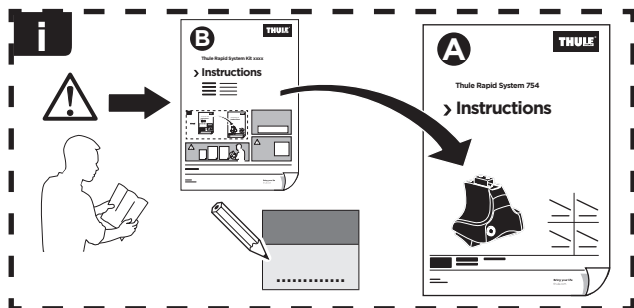

Thule Rapid System Kit 1794

> Instructions

SKODA Fabia (Mk.III), 5-dr Estate, 15- (Without railing)

ISO 11154-E

141794
C.20150520
519-1794-01

Bring your life
thule.com

217 x4

1260 x2

1261 x2

x1

x1

1

	X (scale)	X (mm)	X (inch)
SKODA Fabia (Mk.III), 5-dr Estate, 15- (Without railing)	36,5	1016	40

	Y (scale)	Y (mm)	Y (inch)
SKODA Fabia (Mk.III), 5-dr Estate, 15- (Without railing)	32,5	976	38 ³ / ₈

2

SKODA Fabia (Mk.III), 5-dr Estate, 15- (Without railing)

3

	W (mm)	Z (mm)	W (inch)	Z (inch)
SKODA Fabia (Mk.III), 5-dr Estate, 15- (Without railing)	250	700	9 7/8	27 1/2