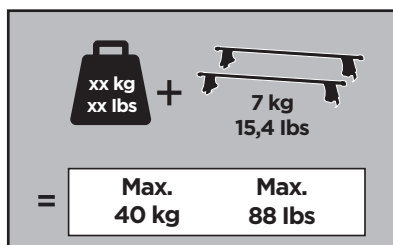

Thule Rapid System Kit 1794

> Instructions

SKODA Fabia (Mk.III), 5-dr Estate, 15- (Without railing)

ISO 11154-E

141794
C.20150520
519-1794-01

Bring your life
thule.com

217 x4

1260 x2

1261 x2

x1

x1

1

	X (scale)	X (mm)	X (inch)
SKODA Fabia (Mk.III), 5-dr Estate, 15- (Without railing)	36,5	1016	40

	Y (scale)	Y (mm)	Y (inch)
SKODA Fabia (Mk.III), 5-dr Estate, 15- (Without railing)	32,5	976	38 ³ / ₈

2

SKODA Fabia (Mk.III), 5-dr Estate, 15- (Without railing)

3

	W (mm)	Z (mm)	W (inch)	Z (inch)
SKODA Fabia (Mk.III), 5-dr Estate, 15- (Without railing)	250	700	9 7/8	27 1/2