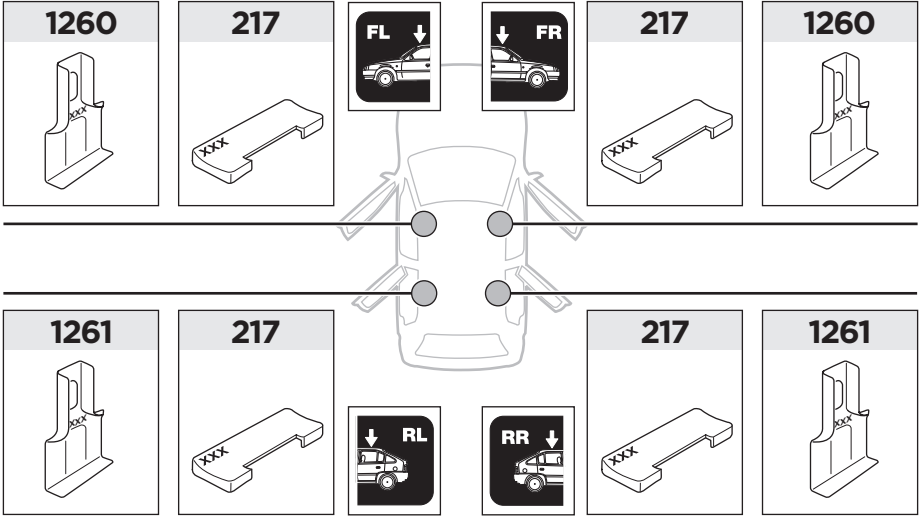

1261 x2

x1

x1

1

	X (scale)	X (mm)	X (inch)
SKODA Fabia (Mk.III), 5-dr Estate, 15- (Without railing)	36,5	1016	40

	Y (scale)	Y (mm)	Y (inch)
SKODA Fabia (Mk.III), 5-dr Estate, 15- (Without railing)	32,5	976	38 ³ / ₈

2

SKODA Fabia (Mk.III), 5-dr Estate, 15- (Without railing)

3

	W (mm)	Z (mm)	W (inch)	Z (inch)
SKODA Fabia (Mk.III), 5-dr Estate, 15- (Without railing)	250	700	9 7/8	27 1/2