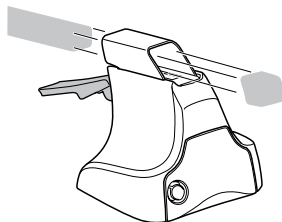

1

2

754 Rapid System
480R Rapid Traverse
(North America)

x4

x4

x4

480 Traverse
(North America)

x4