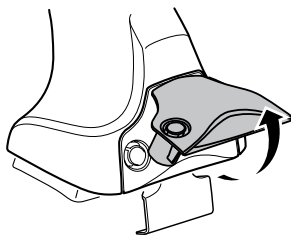

5

AUDI A6, 4-dr Sedan, 97-00, 01-03 / *98-04

AUDI S6, 4-dr Sedan, 99-03 / *98-04

AUDI A6 Avant, 5-dr Estate, 98-04

AUDI A6, 5-dr Wagon, *99-05

A

B

C