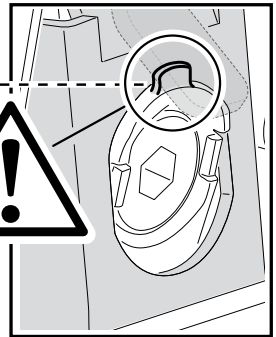

5

AUDI A6, 4-dr Sedan, 97-00, 01-03 / *98-04

AUDI S6, 4-dr Sedan, 99-03 / *98-04

AUDI A6 Avant, 5-dr Estate, 98-04

AUDI A6, 5-dr Wagon, *99-05

A

B

C