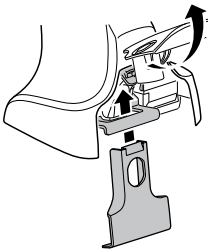

5

AUDI A6, 4-dr Sedan, 97-00, 01-03 / *98-04

AUDI S6, 4-dr Sedan, 99-03 / *98-04

AUDI A6 Avant, 5-dr Estate, 98-04

AUDI A6, 5-dr Wagon, *99-05

A

B

C