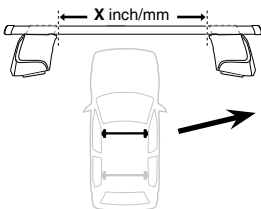

	X inch	X mm
AUDI A6 , 4-dr Sedan, 97-00, 01-03 / *98-04	39 1/4"	996 mm
AUDI S6 , 4-dr Sedan, 99-03 / *98-04	39 1/4"	996 mm
AUDI A6 Avant , 5-dr Estate, 98-04	39"	991 mm
AUDI A6 , 5-dr Wagon, *99-05	39"	991 mm