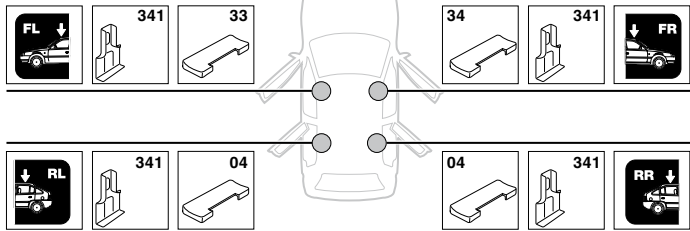

AUDI A6 Avant, 5-dr Estate, 98-04

AUDI A6, 5-dr Wagon, *99-05