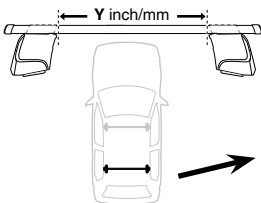

	X inch	X mm
AUDI A6 , 4-dr Sedan, 97-00, 01-03 / *98-04	39 1/4"	996 mm
AUDI S6 , 4-dr Sedan, 99-03 / *98-04	39 1/4"	996 mm
AUDI A6 Avant , 5-dr Estate, 98-04	39"	991 mm
AUDI A6 , 5-dr Wagon, *99-05	39"	991 mm