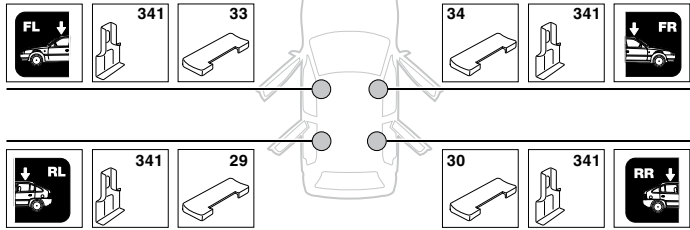

5

AUDI A6, 4-dr Sedan, 97-00, 01-03 / *98-04

AUDI S6, 4-dr Sedan, 99-03 / *98-04