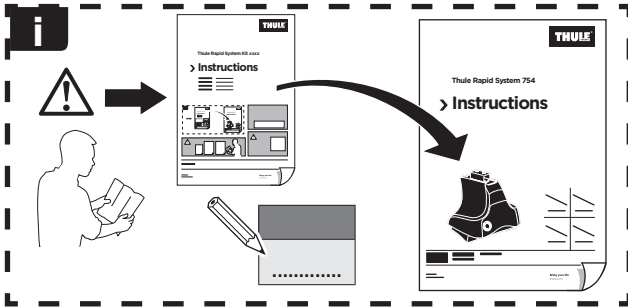

Thule Rapid System Kit 1261

> Instructions

DAIHATSU Altis, 4-dr Sedan, 01-06

TOYOTA Camry, 4-dr Sedan, 02-06

ISO 11154-E

141261

C.20121122
519-1261-01

Bring your life