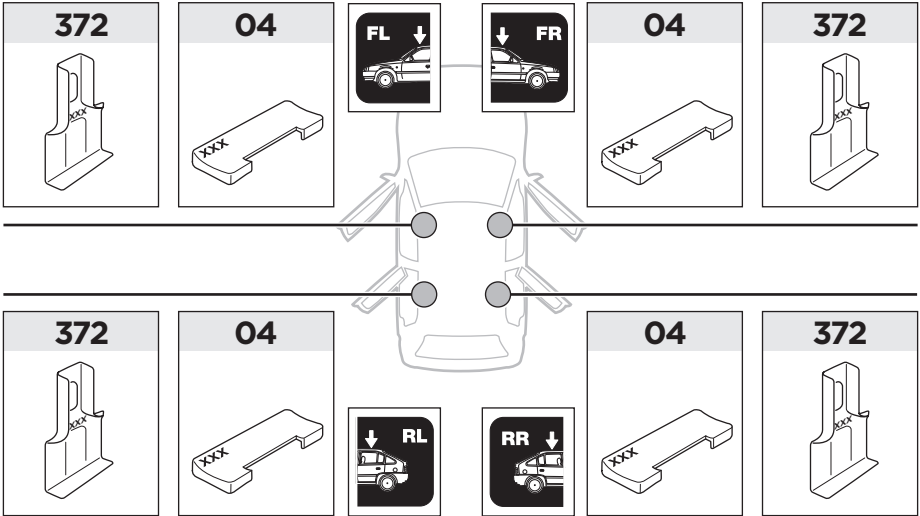

2

DAIHATSU Altis, 4-dr Sedan, 01-06
TOYOTA Camry, 4-dr Sedan, 02-06