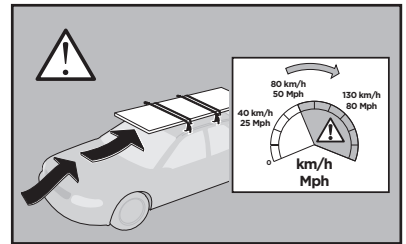

Thule Rapid System Kit 1261

> Instructions

DAIHATSU Altis, 4-dr Sedan, 01-06

TOYOTA Camry, 4-dr Sedan, 02-06

ISO 11154-E

141261

C.20121122
519-1261-01

Bring your life