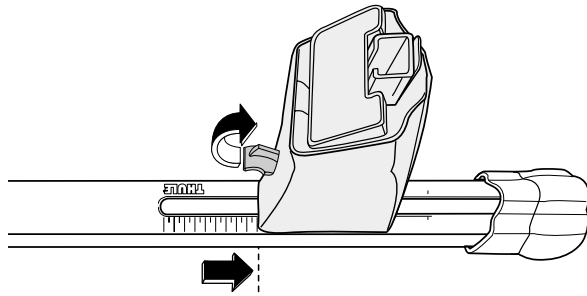

Kit 1185

TOYOTA VISTA ARDEO, 4-DR, 99-

Vehicle	Front	Rear
TOYOTA Vista Ardeo, 4-dr, 99-	32,5	30